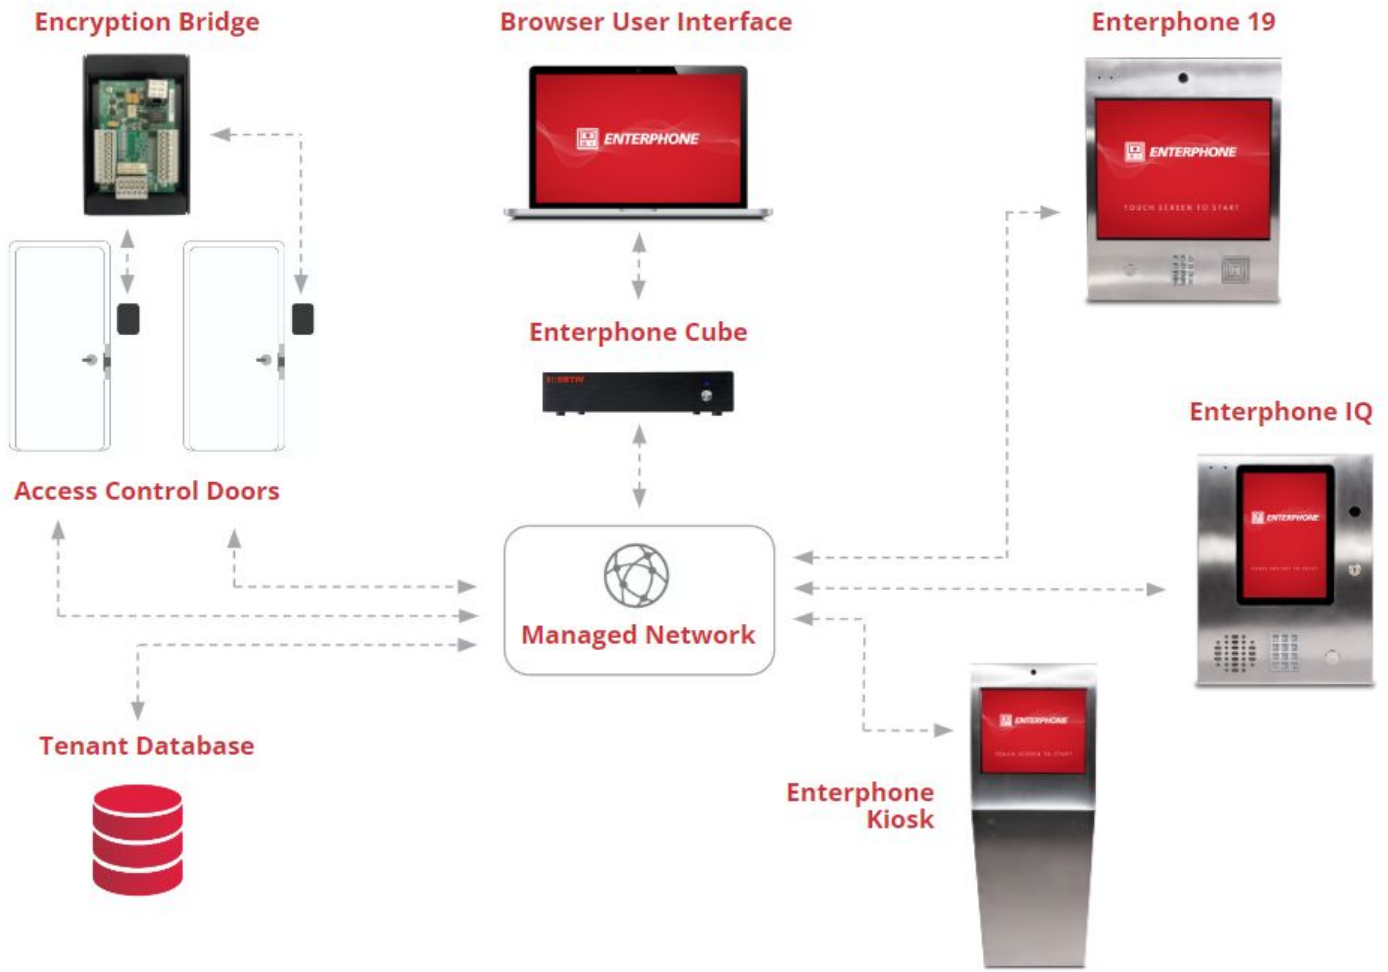

Enterphone Ecosystem

Enterphone Family of Products